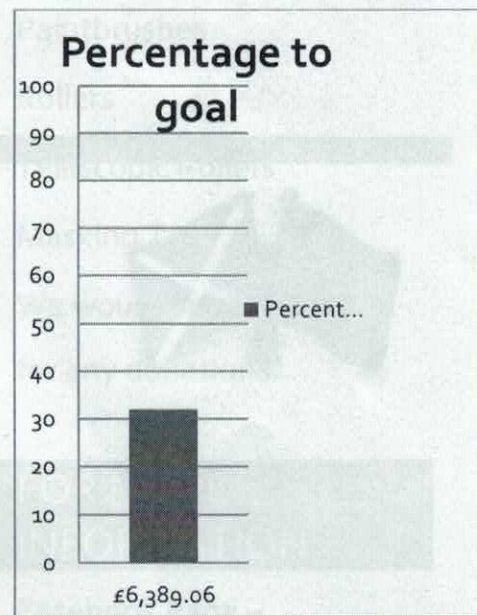

MPIRA PRIMARY SCHOOL, MALAWI

St Margaret's Malawi 2017 Project Newsletter 1

OCTOBER 2016

Update on Fundraising

About Our Project

In June 2017 a group of 32 pupils, staff and parent helpers from St Margaret's Academy, Livingston are travelling to Mwanza region Malawi to work with a local primary school, Mpira Primary School.

**classrooms
for malawi** 

Fundraising News

The total raised so far for the 2017 Project is £6 389.06.

Over £2 000 of this was raised by James Ewins, an S3 pupil in St Margaret's, who was sponsored to walk part of the Camino in August.